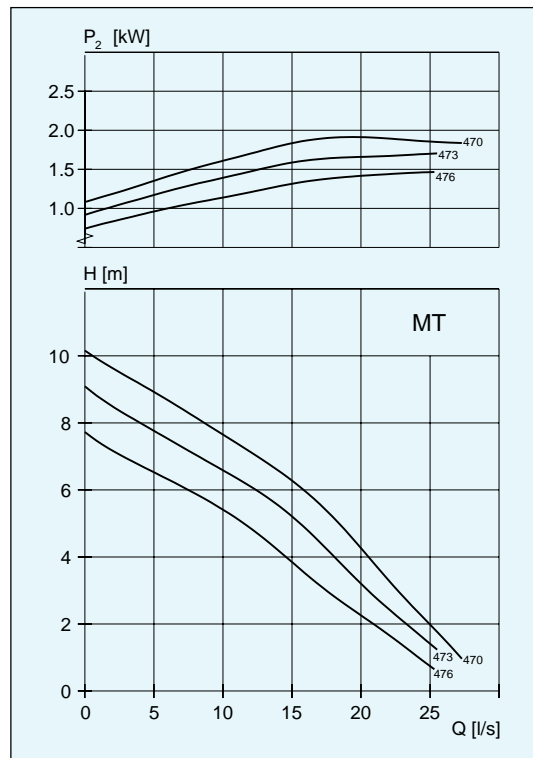

D 3080

Bronze

	DS
Weight, kg	105

DS

Impeller code	Outlet dia mm, DP vers.	Through-let, mm	Motor rating kW		rpm	Available versions
			P ₁	P ₂		
263	75	25	7.3	5.5	2800	DS
234	75	40	7.3	5.5	2800	DS
431	100	75	5.0	4.0	1400	DS

D 3085

Stainless steel

	DP	DS
Weight, kg	68	68

DP/DS

Impeller code	Outlet dia mm, DP vers.	Through-let, mm	Motor rating kW		rpm	Available versions
			P ₁	P ₂		
470	80	65	2.7	2.0	1395	DP/DS
473	80	65	2.7	2.0	1395	DP/DS
476	80	65	2.7	2.0	1395	DP/DS