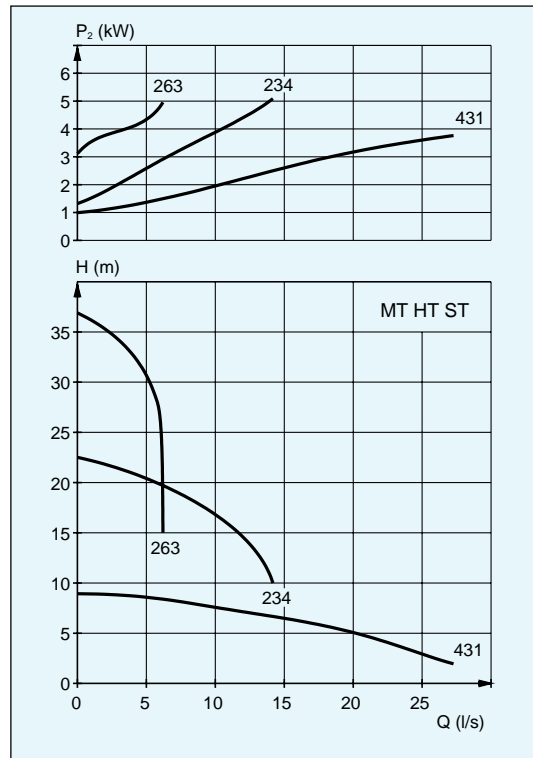

D 3080

Bronze

	DS
Weight, kg	105

DS

Impeller code	Outlet dia mm, DP vers.	Through-let, mm	Motor rating kW		rpm	Available versions
			P ₁	P ₂		
263	75	25	7.3	5.5	2800	DS
234	75	40	7.3	5.5	2800	DS
431	100	75	5.0	4.0	1400	DS

D 3085

Stainless steel

	DP	DS
Weight, kg	68	68

DP/DS

Impeller code	Outlet dia mm, DP vers.	Through-let, mm	Motor rating kW		rpm	Available versions
			P ₁	P ₂		
470	80	65	2.7	2.0	1395	DP/DS
473	80	65	2.7	2.0	1395	DP/DS
476	80	65	2.7	2.0	1395	DP/DS