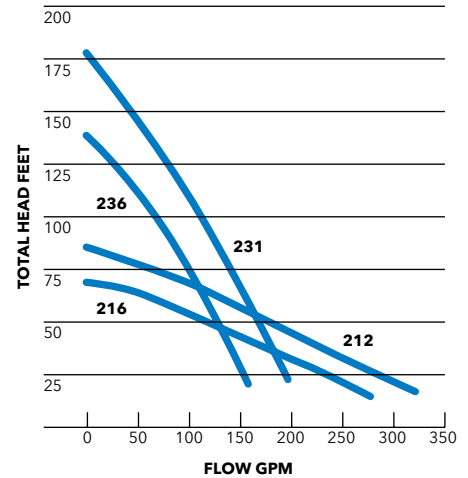

Flygt Submersible Pumps

AVAILABLE FOR RENTAL AND SALE

www.motralec.com / service-commercial@motralec.com / 01.39.97.65.10

2000 Series Dewatering Pumps

Flygt 2000 pumps easily handle chemically aggressive, mechanically abrasive or highly viscous fluids laden with particles. Flygt 2000 products are available in lightweight aluminum or corrosion-resistant cast iron. Some models are available in MSHA-approved versions.

BS 2071

Model number: 2071.010
 Motor rating: 1 \emptyset : 4.1 HP@3425 RPM
 3 \emptyset : 6 HP@3335 RPM
 Voltage (1 \emptyset): 230V
 Full load amps: 17A
 Voltage (3 \emptyset): 230V 460V 575V
 Full load amps: 16A 8.1A 6.5A
 Versions: 2" Standard (2 stage)
 Imp. Code 236 (1 \emptyset), 231 (3 \emptyset)
 3" High volume
 Imp. Code 216 (1 \emptyset), 212 (3 \emptyset)
 Hose connection: Male NPSM threaded
 Pump dimensions: 7 1/4" W (max.) x 27" H (max.)
 Max. weight (lbs.): 68
 Description: Aluminum construction; open impeller, adjustable wear plate; rests on bottom strainer.
 Options: SS impellers

BS 2075.324

Model number: 2075.324
 Motor rating: 3 \emptyset : 5.4 HP@3425 RPM
 8.9 HP@3410RPM
 Voltage (3 \emptyset): 230V 460V 575V
 Full load amps: 14/23A 7.2/12A 5.8/9.4A
 Versions: 2" Super High head
 Imp. Code 272
 3" High head
 Imp. Code 234
 3" Standard
 Imp. Code 232
 Hose connection: Male NPSM threaded
 Pump dimensions: 12" W (max.) x 22" H (max.)
 Max. weight (lbs.): 88
 Description: Cast iron construction, open impeller, adjustable wear plate; rests on bottom strainer

BS 2125

Model number: 2125.181
 Motor rating: 13 HP@3470 RPM
 Voltage (3 \emptyset): 230V 460V 575V
 Full load amps: 32A 16A 13A
 Versions: 3" High head (2 stage)
 Imp. Code 234
 Hose connection: Male NPSM threaded, or slip-on
 Pump dimensions: 18" W (max.) x 33" H (max.)
 Max. weight (lbs.): 176
 Description: Aluminum construction; open impeller, adjustable wear plate; rests on bottom strainer.