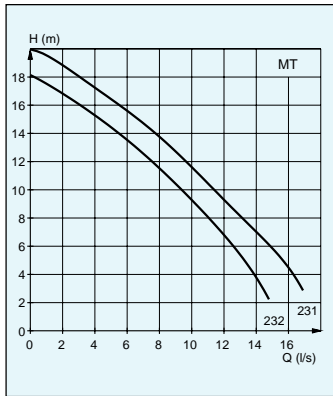

B-PUMPS • 50 Hz

IN BRONZE AND STAINLESS STEEL

2060
Stainless steel

Weight, kg	BS 32
------------	----------

Impeller code	Outlet dia mm BS vers.	Through-let, mm	Motor rating kW	rpm	Available versions
231	62	8	2.2	2800	BS
232	62	8	2.2	2800	BS

2075
Bronze

Weight, kg	BS 85
------------	----------

Impeller code	Outlet dia mm BS vers.	Through-let, mm	Motor rating kW	rpm	Available versions
233	75	8	3.7	2800	BS
231	100	8	3.7	2800	BS

2201
Bronze

Weight, kg	BS 460
------------	-----------

Impeller code	Outlet dia mm BS vers.	Through-let, mm	Motor rating kW	rpm	Available versions
253	100	10	37	2920	BS

3085
Stainless steel

Weight, kg	BP 58	BS 58
------------	----------	----------

Impeller code	No. of channels	Outlet dia mm BP vers.	Through-let, mm	Motor rating kW P ₁ P ₂	rpm	Available versions
250	3	50	10	3.0 2.4	2830	BP/BS
252	3	50	10	3.0 2.4	2830	BP/BS
254	3	50	10	3.0 2.4	2830	BP/BS