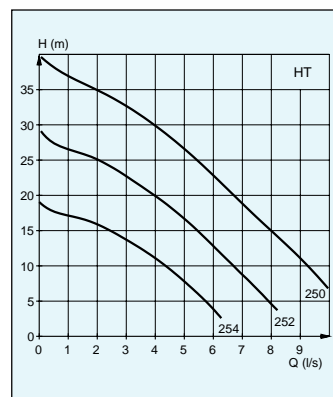

B-PUMPS • 50 Hz

IN BRONZE AND STAINLESS STEEL

2060
Stainless steel

Weight, kg	BS 32
------------	----------

Impeller code	Outlet dia mm BS vers.	Through-let, mm	Motor rating kW	rpm	Available versions
231	62	8	2.2	2800	BS
232	62	8	2.2	2800	BS

2075
Bronze

Weight, kg	BS 85
------------	----------

Impeller code	Outlet dia mm BS vers.	Through-let, mm	Motor rating kW	rpm	Available versions
233	75	8	3.7	2800	BS
231	100	8	3.7	2800	BS

2201
Bronze

Weight, kg	BS 460
------------	-----------

Impeller code	Outlet dia mm BS vers.	Through-let, mm	Motor rating kW	rpm	Available versions
253	100	10	37	2920	BS

3085
Stainless steel

Weight, kg	BP 58	BS 58
------------	----------	----------

Impeller code	No. of channels	Outlet dia mm BP vers.	Through-let, mm	Motor rating kW P ₁ P ₂	rpm	Available versions
250	3	50	10	3.0 2.4	2830	BP/BS
252	3	50	10	3.0 2.4	2830	BP/BS
254	3	50	10	3.0 2.4	2830	BP/BS