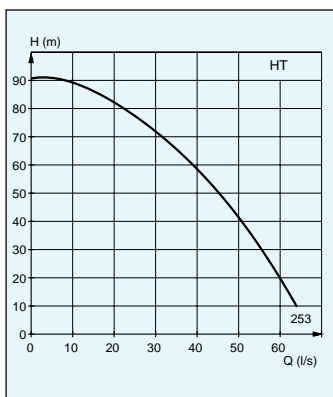

B-PUMPS • 50 Hz

IN BRONZE AND STAINLESS STEEL

2060
Stainless steel

Weight, kg	BS 32
------------	----------

Impeller code	Outlet dia mm BS vers.	Through-let, mm	Motor rating kW	rpm	Available versions
231	62	8	2.2	2800	BS
232	62	8	2.2	2800	BS

2075
Bronze

Weight, kg	BS 85
------------	----------

Impeller code	Outlet dia mm BS vers.	Through-let, mm	Motor rating kW	rpm	Available versions
233	75	8	3.7	2800	BS
231	100	8	3.7	2800	BS

2201
Bronze

Weight, kg	BS 460
------------	-----------

Impeller code	Outlet dia mm BS vers.	Through-let, mm	Motor rating kW	rpm	Available versions
253	100	10	37	2920	BS

3085
Stainless steel

Weight, kg	BP 58	BS 58
------------	----------	----------

Impeller code	No. of channels	Outlet dia mm BP vers.	Through-let, mm	Motor rating kW P ₁ P ₂	rpm	Available versions
250	3	50	10	3.0 2.4	2830	BP/BS
252	3	50	10	3.0 2.4	2830	BP/BS
254	3	50	10	3.0 2.4	2830	BP/BS