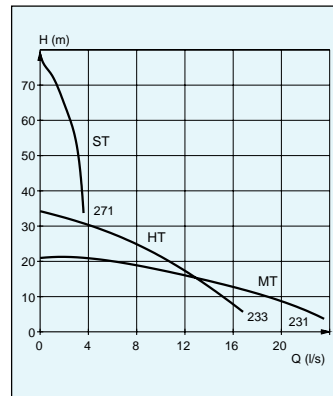

B-PUMPS • 50 Hz

IN BRONZE AND STAINLESS STEEL

2060
Stainless steel

Weight, kg	BS 32
------------	----------

Impeller code	Outlet dia mm BS vers.	Through-let, mm	Motor rating kW	rpm	Available versions
231	62	8	2.2	2800	BS
232	62	8	2.2	2800	BS

2075
Bronze

Weight, kg	BS 85
------------	----------

Impeller code	Outlet dia mm BS vers.	Through-let, mm	Motor rating kW	rpm	Available versions
233	75	8	3.7	2800	BS
231	100	8	3.7	2800	BS

2201
Bronze

Weight, kg	BS 460
------------	-----------

Impeller code	Outlet dia mm BS vers.	Through-let, mm	Motor rating kW	rpm	Available versions
253	100	10	37	2920	BS

3085
Stainless steel

Weight, kg	BP 58	BS 58
------------	----------	----------

Impeller code	No. of channels	Outlet dia mm BP vers.	Through-let, mm	Motor rating kW P ₁ P ₂	rpm	Available versions
250	3	50	10	3.0 2.4	2830	BP/BS
252	3	50	10	3.0 2.4	2830	BP/BS
254	3	50	10	3.0 2.4	2830	BP/BS